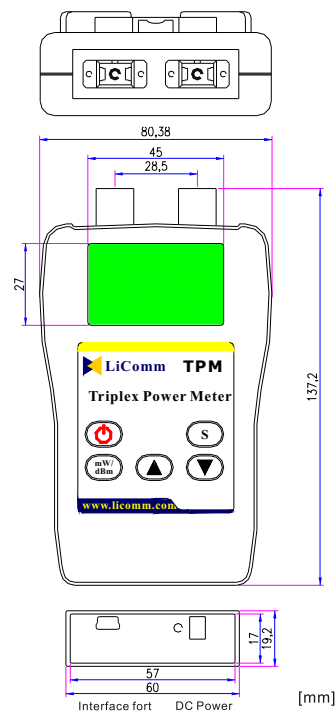

Optical Characteristics

Parameter		Typical value	Unit
Power measurement range	1310nm	-40 ~ +20	dBm
	1490nm	-40 ~ +20	dBm
	1550nm	-40 ~ +20	dBm
Pass through insertion loss		2.5	dB
Spectral passband wavelength	1310nm	1260~1360	nm
	1490nm	1483~1497	nm
	1550nm	1545 ~1565	nm
Accuracy		<0.5	dB
Calibrated wavelength		1310, 1490, 1550	nm
Optical connector type		SC/APC or FC/APC	
Data save number		500 sets	

Electrical & Environmental

Parameter	Typical value
Power supply	Dry batteries : 3 * AAA 1.5V NiMH cells : 3*AAA 1.2V
Operating time	Dry batteries : 50 hours NiMH cells : 45 hours
Auto power time	ON / OFF
Size	125 X 80 X 36.7 mm
Weight	200g

Mechanical Dimension

Standard accessories

- GUI(Graphic User Interface)
- AC-DC adapter
- Serial Interface Cable

Ordering Information

TPM - 5X₁X₂
 X₂: H(Handy), B(Bench Top)
 X₁: S(SC), F(FC)

LiComm Co., Ltd. www.licomm.com