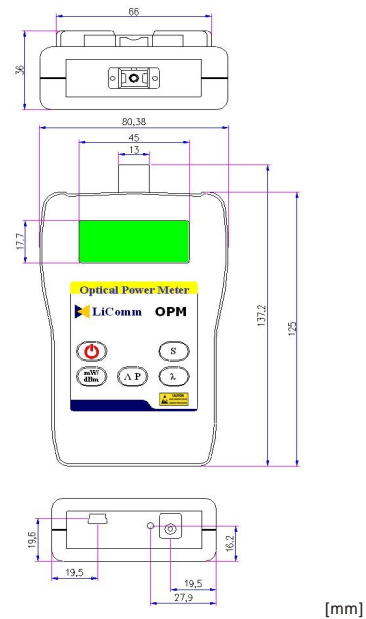

Optical Power Meter

The LiComm OPM series is handheld optical power meter to measure absolute and relative light power in single and multimode optical fiber systems. The OPM series has the wide dynamic range, high accuracy and easy operation. The OPM provides the calibration of optical power at various wavelengths, such as 850, 1310, 1550, 1620nm and display in dBm or mW etc.. For telecommunication and CATV applications, the OPM is ideal for testing single and multimode optical systems and components in lab and field. It offers various function with internal memory of data save and interface (optional).

Optical Characteristics

Parameter	Typical value	Unit
Wavelength range	800 ~ 1700	nm
Standard wavelength settings	850,1310,1550,1620	nm
Display range	-60 ~ +10	dBm
Max. Permitted input level	+10	dBm
Accuracy	< 0.2	dB
Resolution	< 0.01	dB
Optical connector type	SC or FC	
Photodiode type	InGaAs	
Unit display	dBm, dB, mW, nW, pW	
Data Save* (Number of saves)	512	

Note : * Optional

Electrical & Environmental

Parameter	Typical value
Power supply	3*AAA 1.5 V (Dry batteries) 3*AAA 1.2V (NiMH cells)
Operating time	60 hours with dry batteries
Auto power time	ON/OFF
Size	125 X 80 X36.7 mm
Weight (with Battery)	200g

Mechanical Dimension

Ordering Information

OPM - 4 X₁X₂

- X₂ : H(Handy), B(Bench Top)
- X₁ : S(SC), F(FC)
- 4 : 4(Normal), 5(Data save)

LiComm Co., Ltd. www.licomm.com

Cheongmyung Towntel 3F

1021-4 Yeongtong-Dong, Yeongtong-Gu, Suwon-Si, Kyunggi-Do, 442-813, South Korea